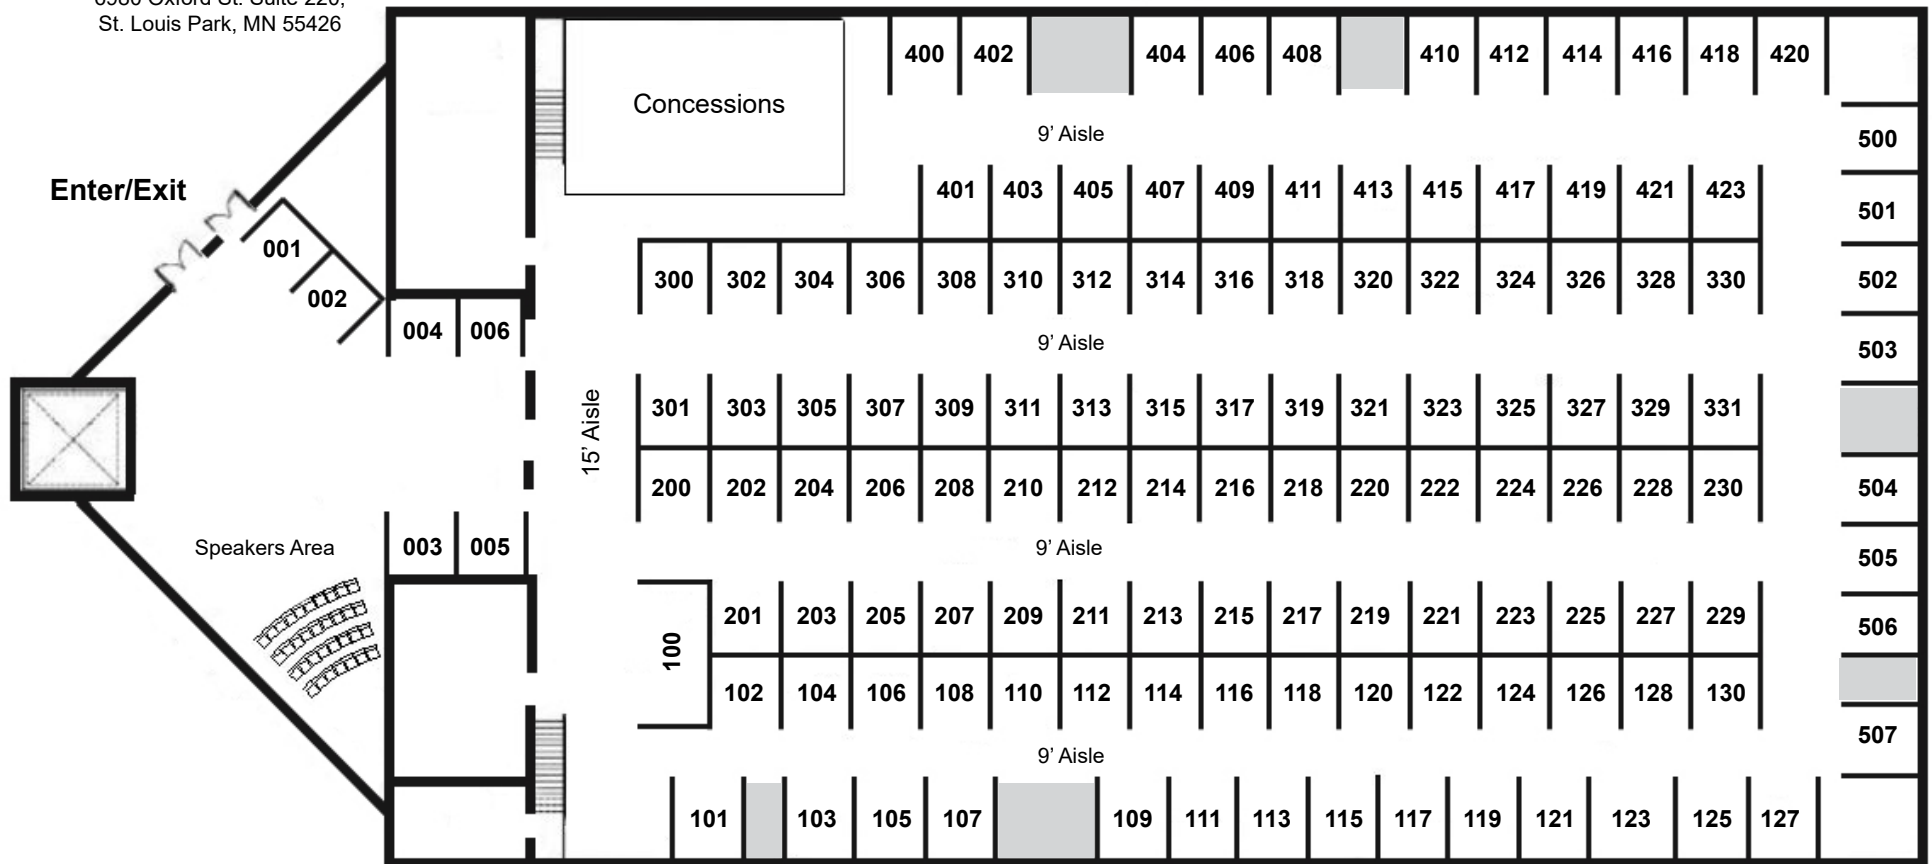

SHAKOPEE HOME SHOW

Canterbury Park Expo Hall

1100 Canterbury Rd, Shakopee, MN 55379

All booths assigned on a first come, first serve basis at time of sign-up

952-303-3051

Contact@MinnesotaHomeShows.com
6980 Oxford St. Suite 220,
St. Louis Park, MN 55426

Booth Pricing

Standard-Booth (10 x 10'): \$495
Double-Booth (10 x 20'): \$895
Corner Booth (10 x 10'): \$595
Double-Endcap (10 x 20'): \$995

What's Included?

- Side & back draping
- Table with table-cloth (2 for double-booths)
- Chair (2 for double-booths)
- ID Sign