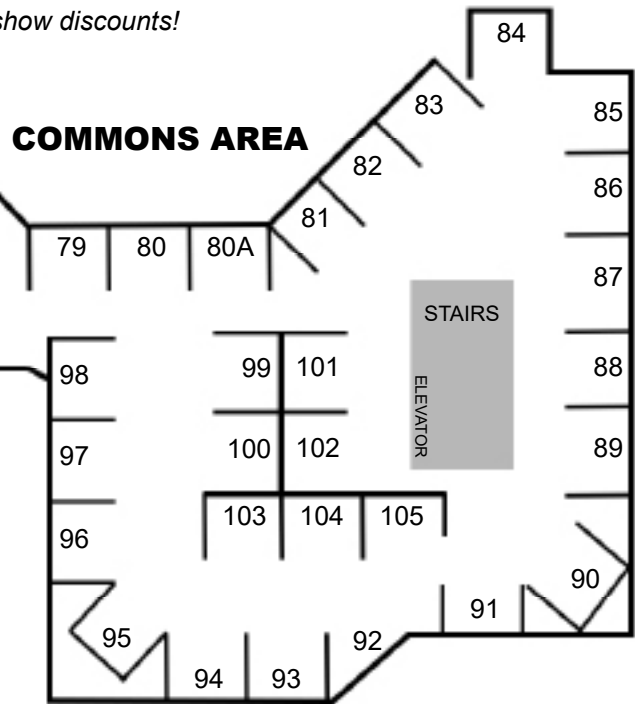

BANQUET HALL

Booth Pricing

- Standard-Booth (8 x 10'): \$495
- Double-Booth (8 x 20'): \$895
- Corner Booth (8 x 10'): \$595
- Double-Endcap (8 x 20'): \$995

**Ask about our multi-show discounts!*

COMMONS AREA

ATTENDEE
ENTRANCE

MAIN EXHIBITOR HALL

ATTENDEE
ENTRANCE

What's Included With Each Booth?

- Side & back draping
- Table with table-cloth
- Chair
- ID Sign

Extras

- Electrical hook-up: \$65 per show
- Bingo Sponsorship: \$75 per show
- Attendee Flyer Sponsorship: \$150/\$400
- Goodie Bag Insertions (after first 100): \$125

***All booth locations can be connected to electric*