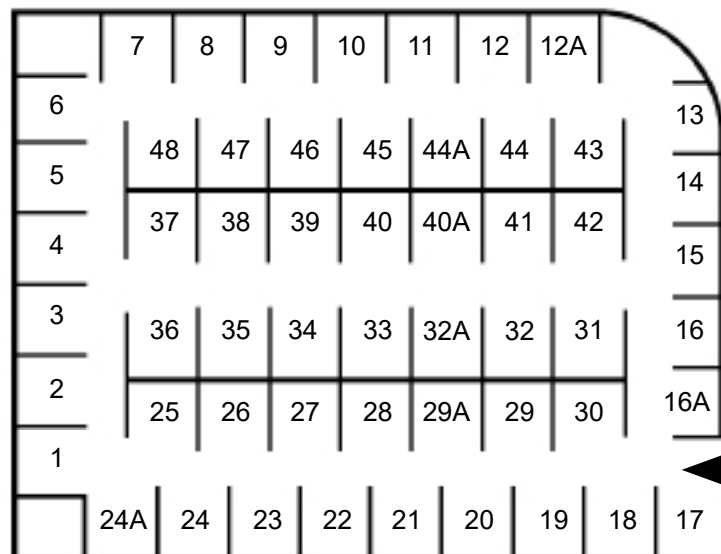

ATTENDEE
ENTRANCE

MAIN EXHIBITOR HALL