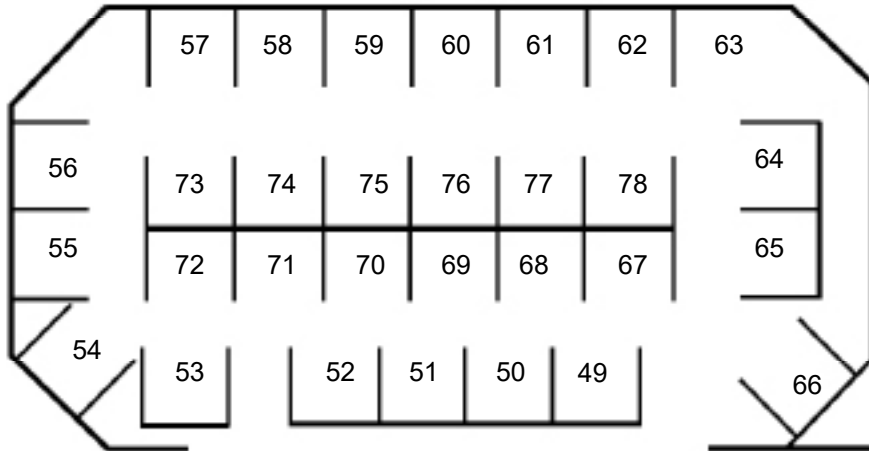

MAPLE GROVE HOME SHOW

Maple Grove Community Center

12951 Weaver Lake Rd, Maple Grove, MN 55369

All booths assigned on a first come, first serve basis at time of sign-up

952-303-3051

Contact@MinnesotaHomeShows.com
6980 Oxford St. Suite 220,
St. Louis Park, MN 55426

BANQUET HALL

Booth Pricing

- Standard-Booth (8 x 10'): \$495
- Double-Booth (8 x 20'): \$895
- Corner Booth (8 x 10'): \$595
- Double-Endcap (8 x 20'): \$995

**Ask about our multi-show discounts!*

COMMONS AREA

ATTENDEE
ENTRANCE

MAIN EXHIBITOR HALL

ATTENDEE
ENTRANCE

What's Included With Each Booth?

- Side & back draping
- Table with table-cloth
- Chair
- ID Sign

Extras

- Electrical hook-up: \$65 per show
- Bingo Sponsorship: \$75 per show
- Attendee Flyer Sponsorship: \$150/\$400
- Goodie Bag Insertions (after first 100): \$125