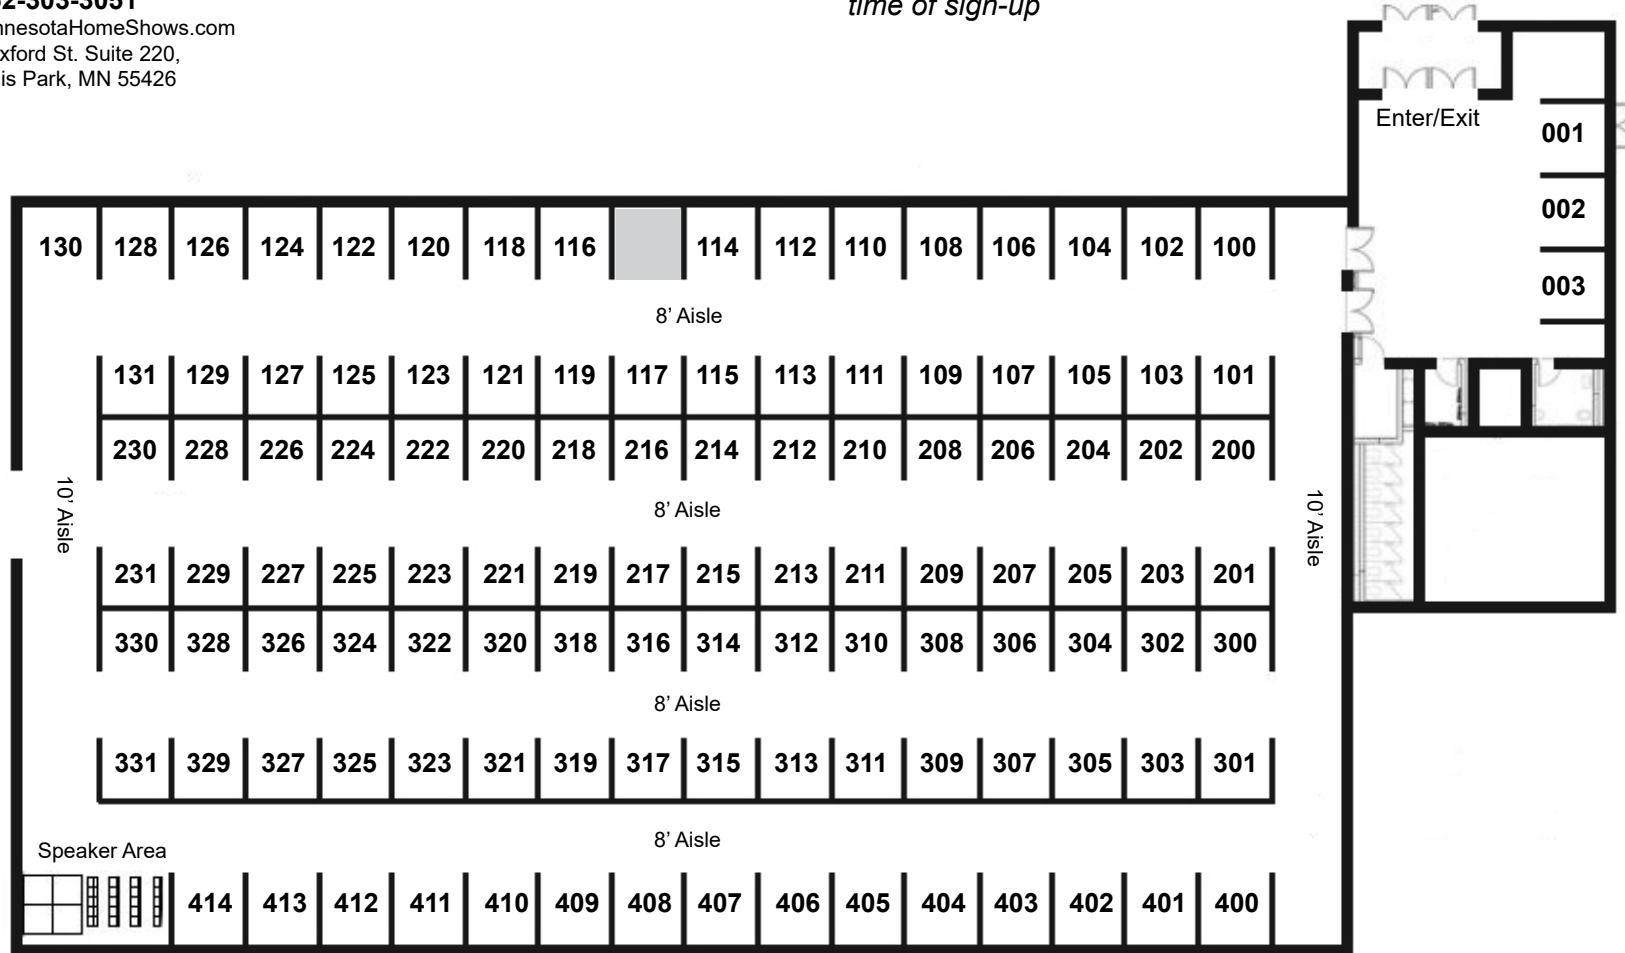

## National Sports Center Expo Hall

1700 105th Ave NE, Blaine, MN 55449

All booths assigned on a first come, first serve basis at  
time of sign-up

### Booth Pricing

Standard-Booth (8 x 10'): \$495  
Double-Booth (8 x 20'): \$895  
Corner Booth (8 x 10'): \$595  
Double-Endcap (8 x 20'): \$995

### What's Included?

- Side & back draping
- Table with table-cloth (2 for double-booths)
- Chair (2 for double-booths)
- ID Sign